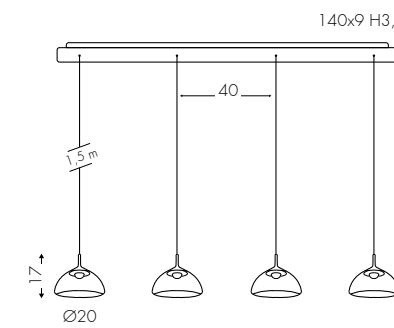

1064FTFNTE2B

(Triac) 4x6,5W 4x800lm - 220V

● A 2700K

1064FTF
NT
E2
A
+
custom RV

Codice Code
Finitura Finishing Lackierung
Diffusore Diffuser Diffusor
Tonalità Hue Farbton
Codice Code

Configura Configure / Konfigurieren

www.teamitaliailluminazione.it

Per **configurazioni custom** consultare il nostro sito.
For **bespoke custom configurations**, please refer to our website.
Für **Sonderanfertigungen** besuchen Sie unsere Website.