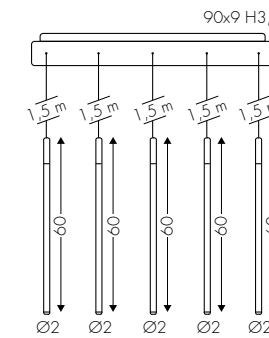

1069QTFONE8B (Triac) 5x3W 5x350lm - 220V