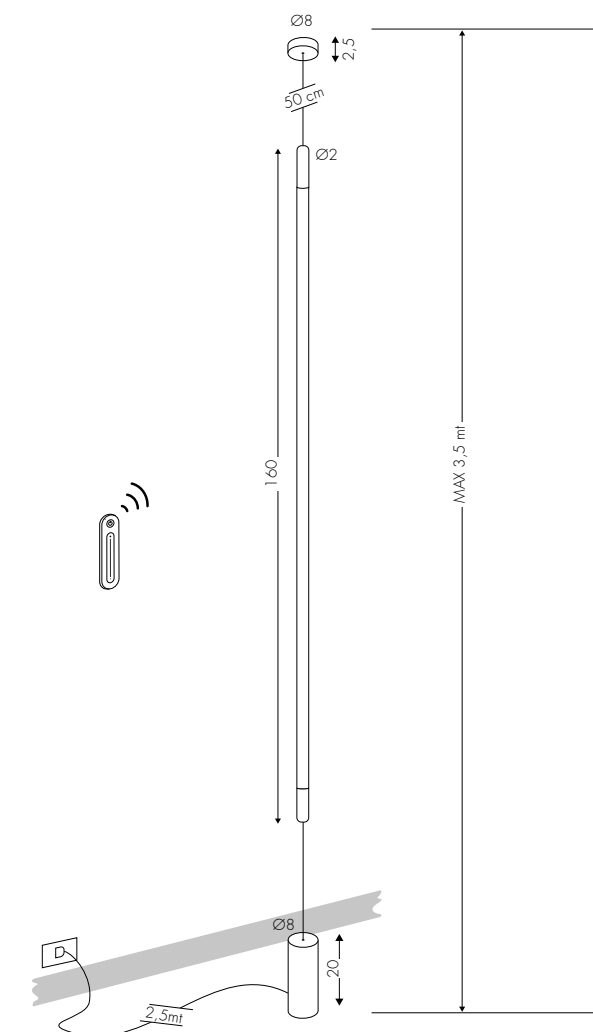

configurazione standard: / basic configuration: / Standard Konfiguration:

E2 Opale - Opal

● B 3000K

BV
☐

5098B**SD**BVE2B

19W 1900lm* - 220V