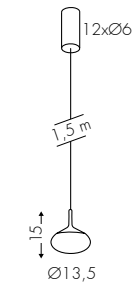

configurazione standard: / basic configuration: / Standard Konfiguration:

E2 Opale - Opal - Opal ● B 3000K

1082ATFBVE2B (Triac) 6,5W 680lm* - 220V