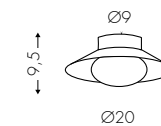

configurazione standard: / basic configuration: / Standard Konfiguration:

E2 Opale - Opal ● B 3000K

3076ATFNEE2B (Triac) 10W 650lm* - 220V