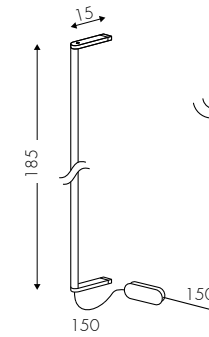

OVERLAP

PIANTANA
FLOOR LAMP
STEHLAMP

configurazione standard: / basic configuration: / Standard Konfiguration:

E2 Opale - Opal

☒ B 3000K

BV

5015AOFBVE2B

52W 3645lm* - 220V

5015ADMBVE2B

DIM (RF) - 52W 3645lm - 220V

☐ A 2700K

BV

A Alimentatore nel rosone - Power Supply inside the ceiling rose - Netzteile in der Deckendose

* 3645lm effettivi - effective - effektive con - with - mit E2

☒ **5015ADM** | ☒ **BV** | ☒ **E2** | ☒ **B**
Codice Code   Finitura Finishing Lackierung   Diffusore Diffuser Diffusor   Tonalità Hue Farbton

Configura Configure / Konfigurieren

www.teamitaliailluminazione.it

Per **configurazioni custom** consultare il nostro sito.
For **bespoke custom configurations**, please refer to our website.
Für **Sonderanfertigungen** besuchen Sie unsere Website.