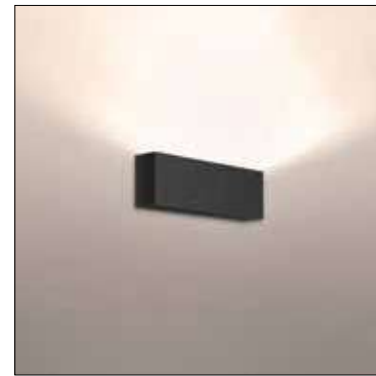

Overlap Decò back+front light **43**
H90xL45

Riflessa uplight **45**
L20/45

Riflessa up+downlight **45**
L45

Shadow vertical **47**
Ø58/Ø70/Ø95

Simply up+downlight **49**
L17/L30/L60

Simply uplight **53**
L17/L30/L60/L114