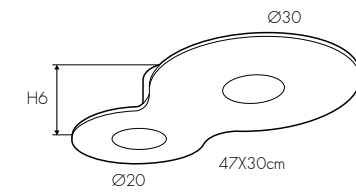

configurazione standard: / basic configuration: / Standard Konfiguration:

E2 Opale - Opal

● B 3000K

BV

3099AOFBVE2B
3099ATFBVE2B
3099ADMBVE2B

OnOff 13W 1400lm*+300lm - 220V
(Triac) 13W 1400lm+300lm - 220V
DALI (Push) 13W 1400lm+300lm - 220V