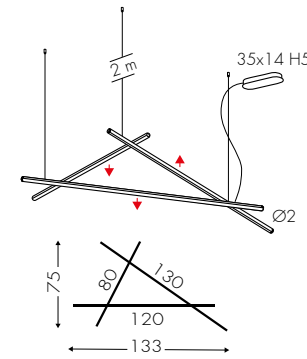

OVERLAP DECÒ

SOSPENSIONE
SUSPENSION LAMP
PENDELLEUCHE

configurazione standard: / basic configuration: / Standard Konfiguration:

E2 Opale - Opal

● B 3000K

BV
☐

1015GTFBVE2B
1015GDMBVE2B
1015GSDBVE2B

(Triac) up 29W 2100lm - down 46W 3400lm* - 220V
DALI (Push) - up 29W 2100lm - down 46W 3400lm - 220V
up 29W 2100lm - down 46W 3400lm - 220V