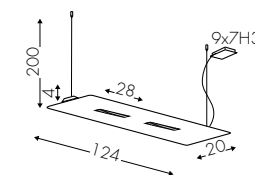

1053BOFBV55B
1053BDMBV55B

up 36W 4050lm* + down 15W 2000lm - 220V
DALI (Push) - up 36W 4050lm + down 15W 2000lm - 220V