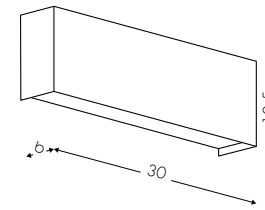

2019AOFBVE19B 21W 2700lm* - 220V
2019ADMBVE19B DALI (Push) - 21W 2700lm - 220V
2019ATFBVE19B (Triac) 21W 2700lm - 220V