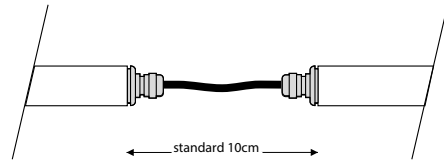

001005A
Servizio collegamento in serie
Line-up connection service
Reihenschaltung Service