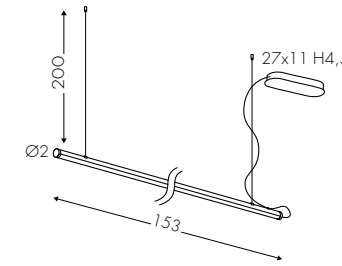

1015DOFBVE2B
1015DDMBVE2B

35W 2350lm - 220V
DALI (Push) - 35W 2350lm - 220V