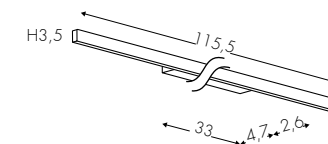

2021DOFBVE2B

38W 4400lm - 220V

● A 2700K

NE
☐

2021BOF **NE** **E2** **A**
Codice Code Finitura Finishing Diffusore Diffuser Tonalità Hue
Lackierung Diffusor Farbton

Configura Configure / Konfigurieren

www.teamitaliailluminazione.it

Per **configurazioni custom** consultare il nostro sito.
For **bespoke custom configurations**, please refer to our website.
Für **Sonderanfertigungen** besuchen Sie unsere Website.

TF Triac - Triac - Triac

A Alimentatore Incorporato - Incorporated Power Supply - Eingebautes Netzteil

* 1250lm effettivi - effective - effektive con - with - mit **E2**