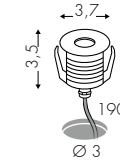

4042AAL24B

1W 120lm* - 350mA 3V

Alimentatore - Power supply - Netzteil

AE006I

Driver CC OnOff 4W IP65 350mA / 1-3 art.4042A (foro Ø35)