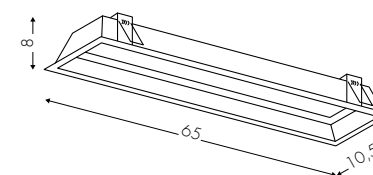

4041IOFBVE19B
4041IDMBVE19B

50W - 6000lm - 220V
DALI(Push) 50W - 6000lm - 220V

● A 2700K ○ C 4000K

NE

4041GOF **NE** **E19** **B**
Codice Code Finitura Finishing Diffusore Diffuser Tonalità Hue
Lackierung Diffusor Farbton

Configura Configure / Konfigurieren

www.teamitaliailluminazione.it

Per **configurazioni custom** consultare il nostro sito.
For **bespoke custom configurations**, please refer to our website.
Für **Sonderanfertigungen** besuchen Sie unsere Website.

TF Triac - Triac - Triac

A↑ Alimentatore Incluso remoto - Included Power Supply in remote - Fernspeisung enthalten

* 1800lm effettivi - effective - effektive con - with - mit **E19**