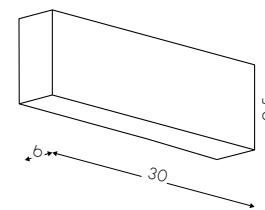

2019AOFUPBVE19B 21W 2700lm* - 220V
2019ADMUPBVE19B DALI (Push) 21W 2700lm - 220V
2019ATFUPBVE19B (Triac) 21W 2700lm - 220V