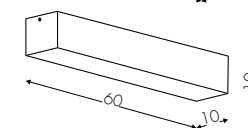

D323BVE2B 29W 3400lm - 220V
D323DMBVE2B DALI (Push) - 29W 3400lm - 220V