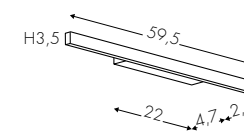

configurazione standard: / basic configuration: / Standard Konfiguration:

E2 Opale - Opal

● B 3000K

BV

2021AOFBVE2B
2021ATFBVE2B

10W 1250lm* - 220V
(Triac) 10W 1250lm - 220V

2021BOFBVE2B

20W 2200lm - 220V