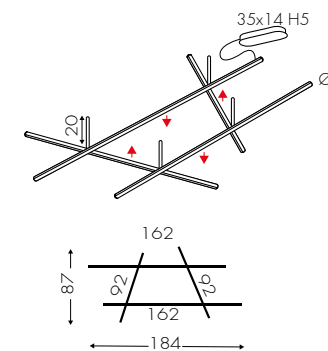

3015PTFBVE2B
3015PDMBVE2B
3015PSDBVE2B

(Triac) up 40W 3100lm - down 70W 5400 lm - 220V
DALI (Push) - up 40W 3100lm - down 70W 5400 lm - 220V
up 40W 3100lm - down 70W 5400 lm - 220V

A

● A 2700K

NE
☐

3015OTF **BV** **E2** **B** + **custom BR**

Codice Code Finitura Finishing Diffusore Diffuser Tonalità Hue

Finishing Lackierung Diffusor Diffusor Hue Farbton

Codice Code

Configura Configure / Konfigurieren

www.teamitaliailluminazione.it

Per **configurazioni custom** consultare il nostro sito.
For **bespoke custom configurations**, please refer to our website.
Für **Sonderanfertigungen** besuchen Sie unsere Website.