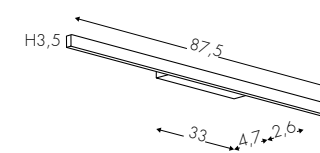

configurazione standard: / basic configuration: / Standard Konfiguration:

E2 Opale - Opal

● B 3000K

BV

2021AOFBVE2B
2021ATFBVE2B

10W 1250lm* - 220V
(Triac) 10W 1250lm - 220V

2021BOFBVE2B

20W 2200lm - 220V