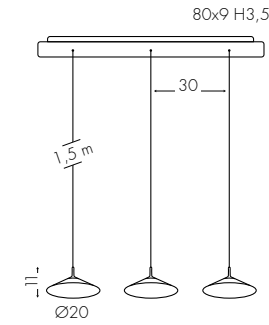

LAMBDA

SOSPENSIONE (composizione)
SUSPENSION (composition)
SUSPENSION (composition)

configurazione standard: / basic configuration: / Standard Konfiguration:

E19 Prismatico - Prism ● B 3000K

1071DTFONE19B (Triac) 3x6,5W 3x800lm* - 220V