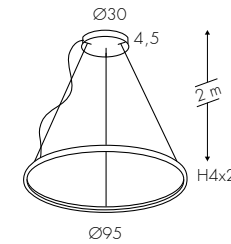

1068CTFBVE2B (Triac) 66W 5630lm - 220V
1068CDMBVE2B DALI (Push) - 66W 5630lm - 220V