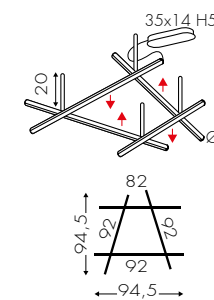

3015OTFBVE2B
3015ODMBVE2B
3015OSDBVE2B

(Triac) up 40W 3000lm - down 38W 2900 lm - 220V
DALI (Push) - up 40W 3000lm - down 38W 2900 lm - 220V
up 40W 3000lm - down 38W 2900 lm - 220V