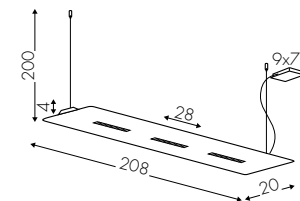

1053EOFBV55B
1053EDMBV55B

up 63W 7050lm + down 22W 3000lm - 220V
DALI (Push) - up 63W 7050lm + down 22W 3000lm - 220V