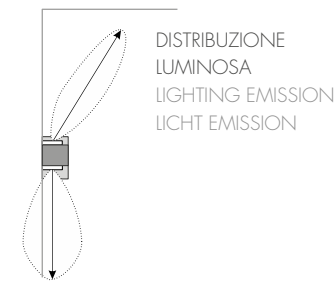

● A 2700K ○ C 4000K

NE ☐

2019AOF
BV
E19
B
+
custom RV

Codice Code
Finitura Finishing Lackierung
Diffusore Diffuser Diffusor
Tonalità Hue Farbton
Codice Code

Configura Configure / Konfigurieren

www.teamitaliailluminazione.it

Per **configurazioni custom** consultare il nostro sito.
For **bespoke custom configurations**, please refer to our website.
Für **Sonderanfertigungen** besuchen Sie unsere Website.

TF Triac - Triac - Triac
A Alimentatore Incorporato - Incorporated Power Supply - Eingebautes Netzteil

* 2700lm effettivi - effective - effektive con - with - mit **E19**