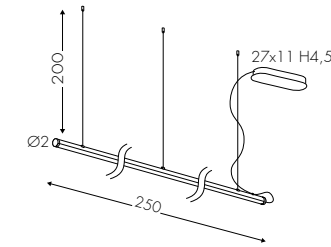

1015EOFBE2B
1015EDMBVE2B

55W 3800lm - 220V
DALI (Push) - 55W 3800lm - 220V

● A 2700K

NE
☐

A Alimentatore nel rosone - Power Supply inside the ceiling rose - Netzteile in der Deckendose

* 1890lm effettivi - effective - effektive con - with - mit **E2**

1015DOF **BV** **E2** **B** + **custom BR**

Codice Code   Finitura Finishing Lackierung   Diffusore Diffuser Diffusor   Tonalità Hue Farbton   Codice Code

Configura Configure / Konfigurieren

www.teamitaliailluminazione.it

Per **configurazioni custom** consultare il nostro sito.
For **bespoke custom configurations**, please refer to our website.
Für **Sonderanfertigungen** besuchen Sie unsere Website.