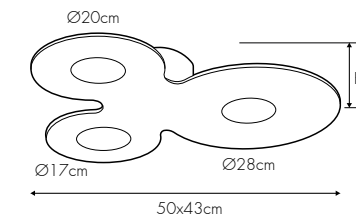

3099COFBVE2B
3099CTFBVE2B
3099CDMBVE2B

OnOff 39W 4200lm*+1500lm - 220V
(Triac) 39W 4200lm +1500lm - 220V
DALI (Push) 39W 4200lm +1500lm - 220V

● A 2700K

NE

A Alimentatore Incorporato - Incorporated Power Supply - Eingebautes Netzteil

↑ **3099BOF** BV E2 B + custom RV

Codice Code   Finitura Finishing Lackierung   Diffusore Diffuser Diffusor   Tonalità Hue Farbton   Codice Code

Configura Configure / Konfigurieren

www.teamitaliailluminazione.it

Per **configurazioni custom** consultare il nostro sito.
For **bespoke custom configurations**, please refer to our website.
Für **Sonderanfertigungen** besuchen Sie unsere Website.

* 1400lm effettivi - effective - effektive con - with - mit **E2**