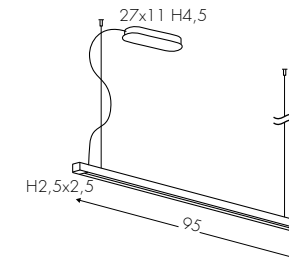

LINEA DARK

SOSPENSIONE
SUSPENSION LAMP
PENDELLEUCHE

configurazione standard: / basic configuration: / Standard Konfiguration:

E19 UGR<19 Prism ● B 3000K

BV ☐

1021AOFBVE19B 21W 2200lm* + 5W 425lm - 220V