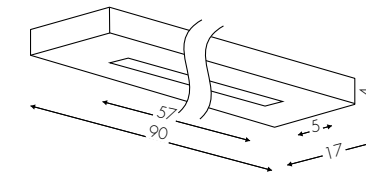

2026QOFBVE28B
2026QDMBVE28B

50W 6500lm + 10W 1500lm - 220V
DALI (Push) - 50W 6500lm + 10W 1500lm - 220V

A 2700K

NE

Alimentatore Incorporato - Incorporated Power Supply - Eingebautes Netzteil

* 6500lm effettivi - effective - effektive con - with - mit **E28**

2026QOF **NE** **E28** **A**
Codice Code   Finitura Finishing Lackierung   Diffusore Diffuser Diffusor   Tonalità Hue Farbton

Configura Configure / Konfigurieren

www.teamitaliailluminazione.it

Per **configurazioni custom** consultare il nostro sito.
For **bespoke custom configurations**, please refer to our website.
Für **Sonderanfertigungen** besuchen Sie unsere Website.