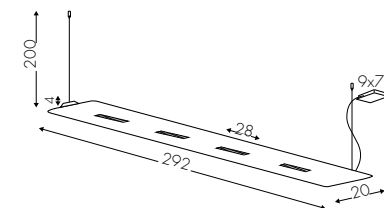

1053HOFBV55B
1053HDMBV55B

up 90W 10100lm + down 30W 4000lm - 220V
DALI (Push) - up 90W 10100lm + down 30W 4000lm - 220V

● A 2700K

NE
☐

1053EOF **BV** **55** **A** + **custom RV**

Codice Code   Finitura Finishing Lackierung   Diffusore Diffuser Diffusor   Tonalità Hue Farbton   Codice Code

Configura Configure / Konfigurieren

www.teamitaliailluminazione.it

Per **configurazioni custom** consultare il nostro sito.
For **bespoke custom configurations**, please refer to our website.
Für **Sonderanfertigungen** besuchen Sie unsere Website.

A Alimentatore Incorporato - Incorporated Power Supply - Eingebautes Netzteil

* 4050lm effettivi - effective - effektive con - with - mit **E28**