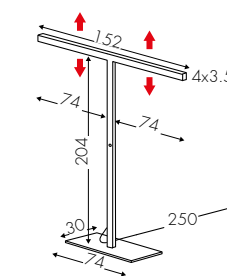

5028EDMBVE19B DIM (Push) - down 2x32W 2x3500lm - up 2x12W 2x1200lm