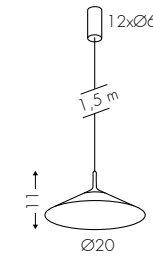

configurazione standard: / basic configuration: / Standard Konfiguration:

E19 Prismatico - Prism ● B 3000K

1071PTFONE19B (Triac) 6,5W 800lm* - 220V