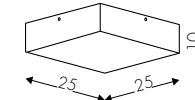

E322BVE2 2x E27 max 42W ES / 10W LED - 220V