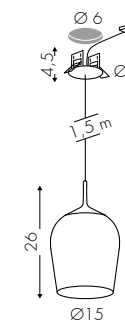

BULBE

INCASSO
RECESSED LIGHT
EINBAULEUCHTE

configurazione standard: / basic configuration: / Standard Konfiguration:

GU10

4078AOB

1x GU10 max 7W LED - 220V

4078BOB

1x GU10 max 7W LED - 220V