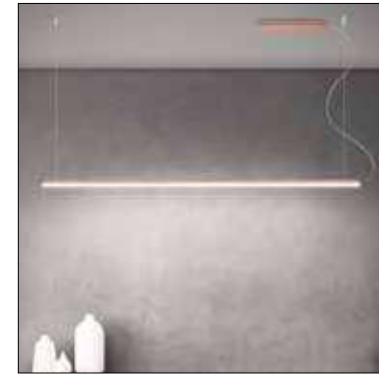

Overlap 2.0 orientabile **157**
L120/L153/L250