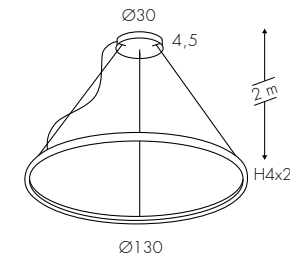

1068DTFBVE2B (Triac) 90W 11860lm - 220V
1068DDMBVE2B DALI (Push) - 90W 11860lm - 220V

C07D Custom: sostituzione con rosone decentrato
Custom: substitution with decentralized ceiling rose
Custom: ersatz durch dezentral deckenrose

● A 2700K

NE ☐

1068CTF
BV
E2
B
+
custom RV

Codice Code
Finitura Finishing Lackierung
Diffusore Diffuser Diffusor
Tonalità Hue Farbton
Codice Code

Configura Configure / Konfigurieren

www.teamitaliailluminazione.it

Per **configurazioni custom** consultare il nostro sito.
For **bespoke custom configurations**, please refer to our website.
Für **Sonderanfertigungen** besuchen Sie unsere Website.