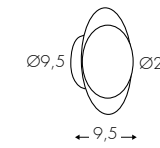

configurazione standard: / basic configuration: / Standard Konfiguration:

E2 Opale - Opal ● B 3000K

2076CTFNEE2B (Triac) 10W 650lm* - 220V