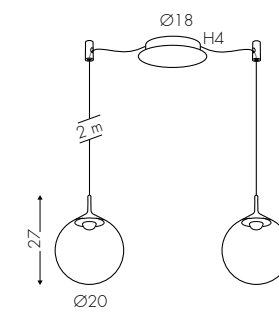

LICIS

SOSPENSIONE (composizione)
SUSPENSION (composition)
SUSPENSION (composition)

configurazione standard: / basic configuration: / Standard Konfiguration:

E2 Opale - Opal - Opal ● B 3000K

1073CTFNTE2B (Triac) 2x6,5W 2x800lm* - 220V