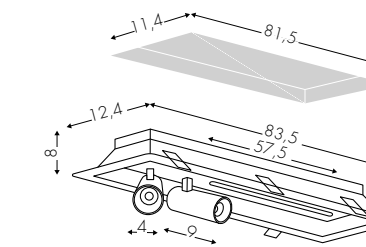

4033FOFBV24B
4033FDMBV24B
4033FTFBV24B

25W 2860lm + 2x7W 2x680lm - 220V
DALI (Push) - 25W 2860lm + 2x7W 2x680lm - 220V
(Triac) 25W 2860lm + 2x7W 2x680lm - 220V

C 4000K

4033FOF **NE** **24** **B**
Codice Code
Finitura Finishing Finishing
Lackierung Lackierung
Diffusore Diffuser Diffuser
Tonalità Hue Hue
Farbton Farbton

Configura Configure / Konfigurieren

www.teamitaliailluminazione.it

Per **configurazioni custom** consultare il nostro sito.
For **bespoke custom configurations**, please refer to our website.
Für **Sonderanfertigungen** besuchen Sie unsere Website.

TF Triac - Triac - Triac

A↑ Alimentatore Incluso in remoto - Included Power Supply in remote - Fernspeisung enthalten

* 2860lm effettivi - effective - effektive con - with - mit **24°**