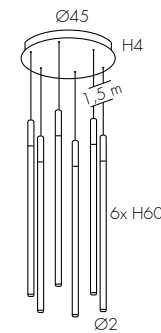

TUBICO

SOSPENSIONE (composizione)
SUSPENSION (composition)
SUSPENSION (composition)

configurazione standard: / basic configuration: / Standard Konfiguration:

E8 Trasparente - Transparent ● B 3000K

1069NTFONE8B (Triac) 4x3W 4x350lm* - 220V

1069STFONE8B (Triac) 6x3W 6x350lm - 220V

1069TTFONE8B (Triac) 12x3W 12x350lm - 220V

A

E19

● A 2700K