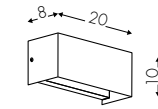

D321BVE2B 7W 1100lm - 220V
D321TFBVE2B (Triac) 7W 1100lm - 220V