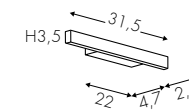

LINEA DARK

PARETE
WALL LIGHT
WANDLEUCHE

configurazione standard: / basic configuration: / Standard Konfiguration:

E2 Opale - Opal

● B 3000K

BV
☐

2021AOFBVE2B
2021ATFBVE2B

10W 1250lm* - 220V
(Triac) 10W 1250lm - 220V