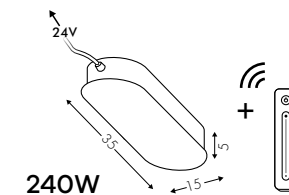

6500K

2700K

configurazione standard: / basic configuration: / Standard Konfiguration:

75W

9065TWASDBV 75W - 220V (24VDC) + SMART DIM Tunable White

BV

240W

9065TWCSDBV 240W - 220V (24VDC) + SMART DIM Tunable White