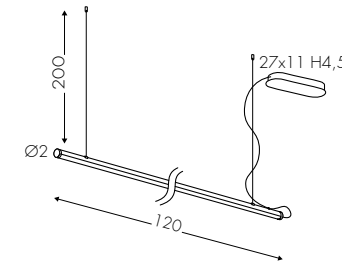

OVERLAP 2.0

SOSPENSIONE
SUSPENSION LAMP
PENDELLEUCHE

configurazione standard: / basic configuration: / Standard Konfiguration:

E2 Opale - Opal

● B 3000K

BV
☐

1015COFBVE2B
1015CDMBVE2B

28W 1890lm* - 220V
DALI (Push) - 28W 1890lm - 220V