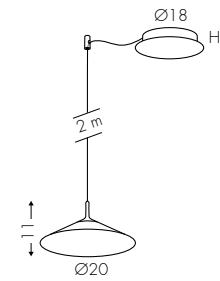

configurazione standard: / basic configuration: / Standard Konfiguration:

E19 Prismatico - Prism ● B 3000K

1071RTFONE19B (Triac) 6,5W 800lm* - 220V