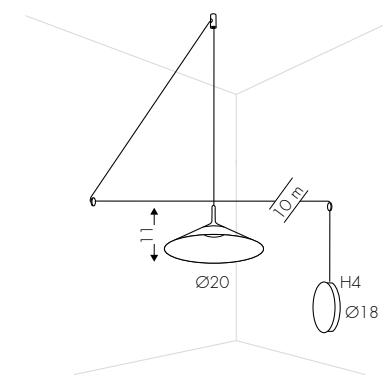

LAMBDA

SOSPENSIONE (composizione)
SUSPENSION (composition)
SUSPENSION (composition)

configurazione standard: / basic configuration: / Standard Konfiguration:

E19 Prismatico - Prism ● **B** 3000K

1071UT **TF** **ONE19B** (Triac) 6,5W 800lm* - 220V

3 guide cavo incluse - 3 cable guides included - Inklusive 3 Kabelführungen