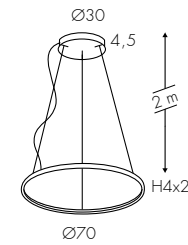

SHADOW

SOSPENSIONE
SUSPENSION LAMP
PENDELLEUCHE

configurazione standard: / basic configuration: / Standard Konfiguration:

E2 Opale - Opal - Opal ● B 3000K

BV ☐

1068BTFBVE2B (Triac) 49W 3440lm* - 220V
1068BDMBVE2B DALI (Push) - 49W 3340lm - 220V