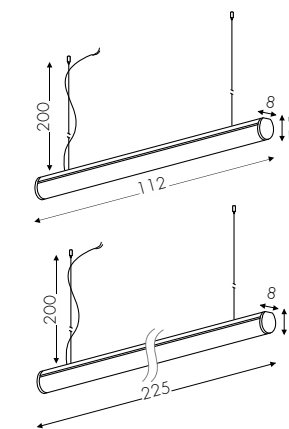

NE

configurazione standard: / basic configuration: / Standard Konfiguration:

E2 Opale - Opal - Opal  **D** 2700/6500K

BV

1065TWBBVE2D 32W 3600lm* - 24VDC

1065TWFBBVE2D 60W 6750lm - 24VDC

NE

↑ **1065TWB** **BV** **E2** **D**