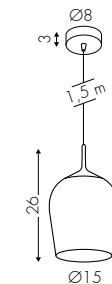

BULBE

SOSPENSIONE
SUSPENSION LAMP
PENDELLEUCHE

configurazione standard: / basic configuration: / Standard Konfiguration:

GU10

1078AOB

1x GU10 max 7W LED - 220V