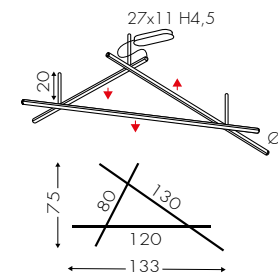

3015QTFBVE2B
3015QDMBVE2B
3015QSDBVE2B

(Triac) up 29W 2100lm - down 46W 3400 lm* - 220V
DALI (Push) - up 29W 2100lm - down 46W 3400 lm - 220V
up 29W 2100lm - down 46W 3400 lm - 220V