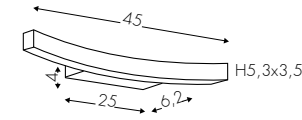

2027AOFBVE28B
2027ADMBVE28B
2027ATFBVE28B

15W 1600lm* + 15W 1600lm - 220V
DALI (Push) - 15W 1600lm + 15W 1600lm - 220V
(Triac) 15W 1600lm + 15W 1600lm - 220V