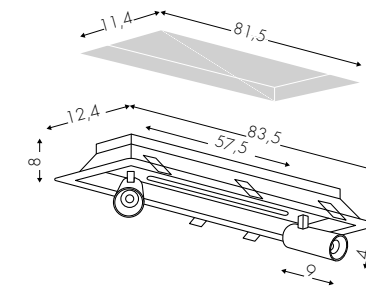

configurazione standard: / basic configuration: / Standard Konfiguration:

+ E2 Opale - Opal
24° Ottica - Optic - Optik

B 3000K

4033EOFBV24B
4033EDMBV24B
4033ETFBV24B

25W 2860lm* + 2x7W 2x680lm - 220V
DALI (Push) - 25W 2860lm + 2x7W 2x680lm - 220V
(Triac) 25W 2860lm + 2x7W 2x680lm - 220V