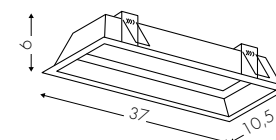

4041HOFBVE19B
4041HDMBVE19B
4041HTFBVE19B

25W - 3300lm - 220V
DALI(Push) 25W - 3300lm - 220V
(Triac) 25W - 3300lm - 220V