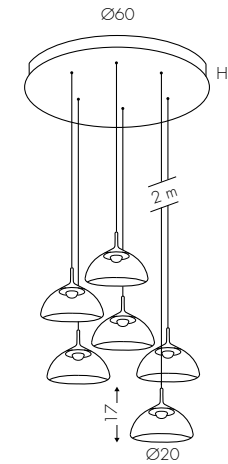

1064HTFNTE2B

(Triac) 6x6,5W 6x800lm - 220V

● A 2700K

1064GTF
NT
E2
B
Codice Code Finitura Finishing Diffusore Diffuser Tonalità Hue
Code Code Lackierung Lackierung Diffusor Diffusor Farbton

Configura Configure / Konfigurieren

www.teamitaliailluminazione.it

Per **configurazioni custom** consultare il nostro sito.
For **bespoke custom configurations**, please refer to our website.
Für **Sonderanfertigungen** besuchen Sie unsere Website.

NT